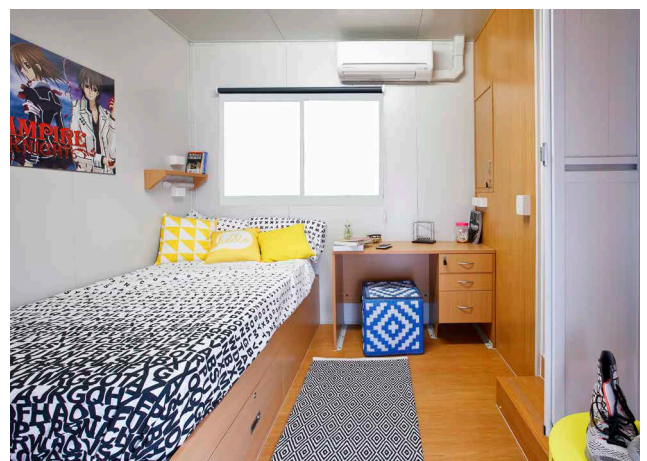

IDEAL APPLICATIONS:

- Student Accommodation — temporary or permanent
- Residential Accommodation — extended family, teenager retreat
- Rural Accommodation — back packer, fruit pickers, contract workers
- Additional Income Accommodation — potential rental income, granny flat
- Emergency Accommodation — disaster relief, worker placement